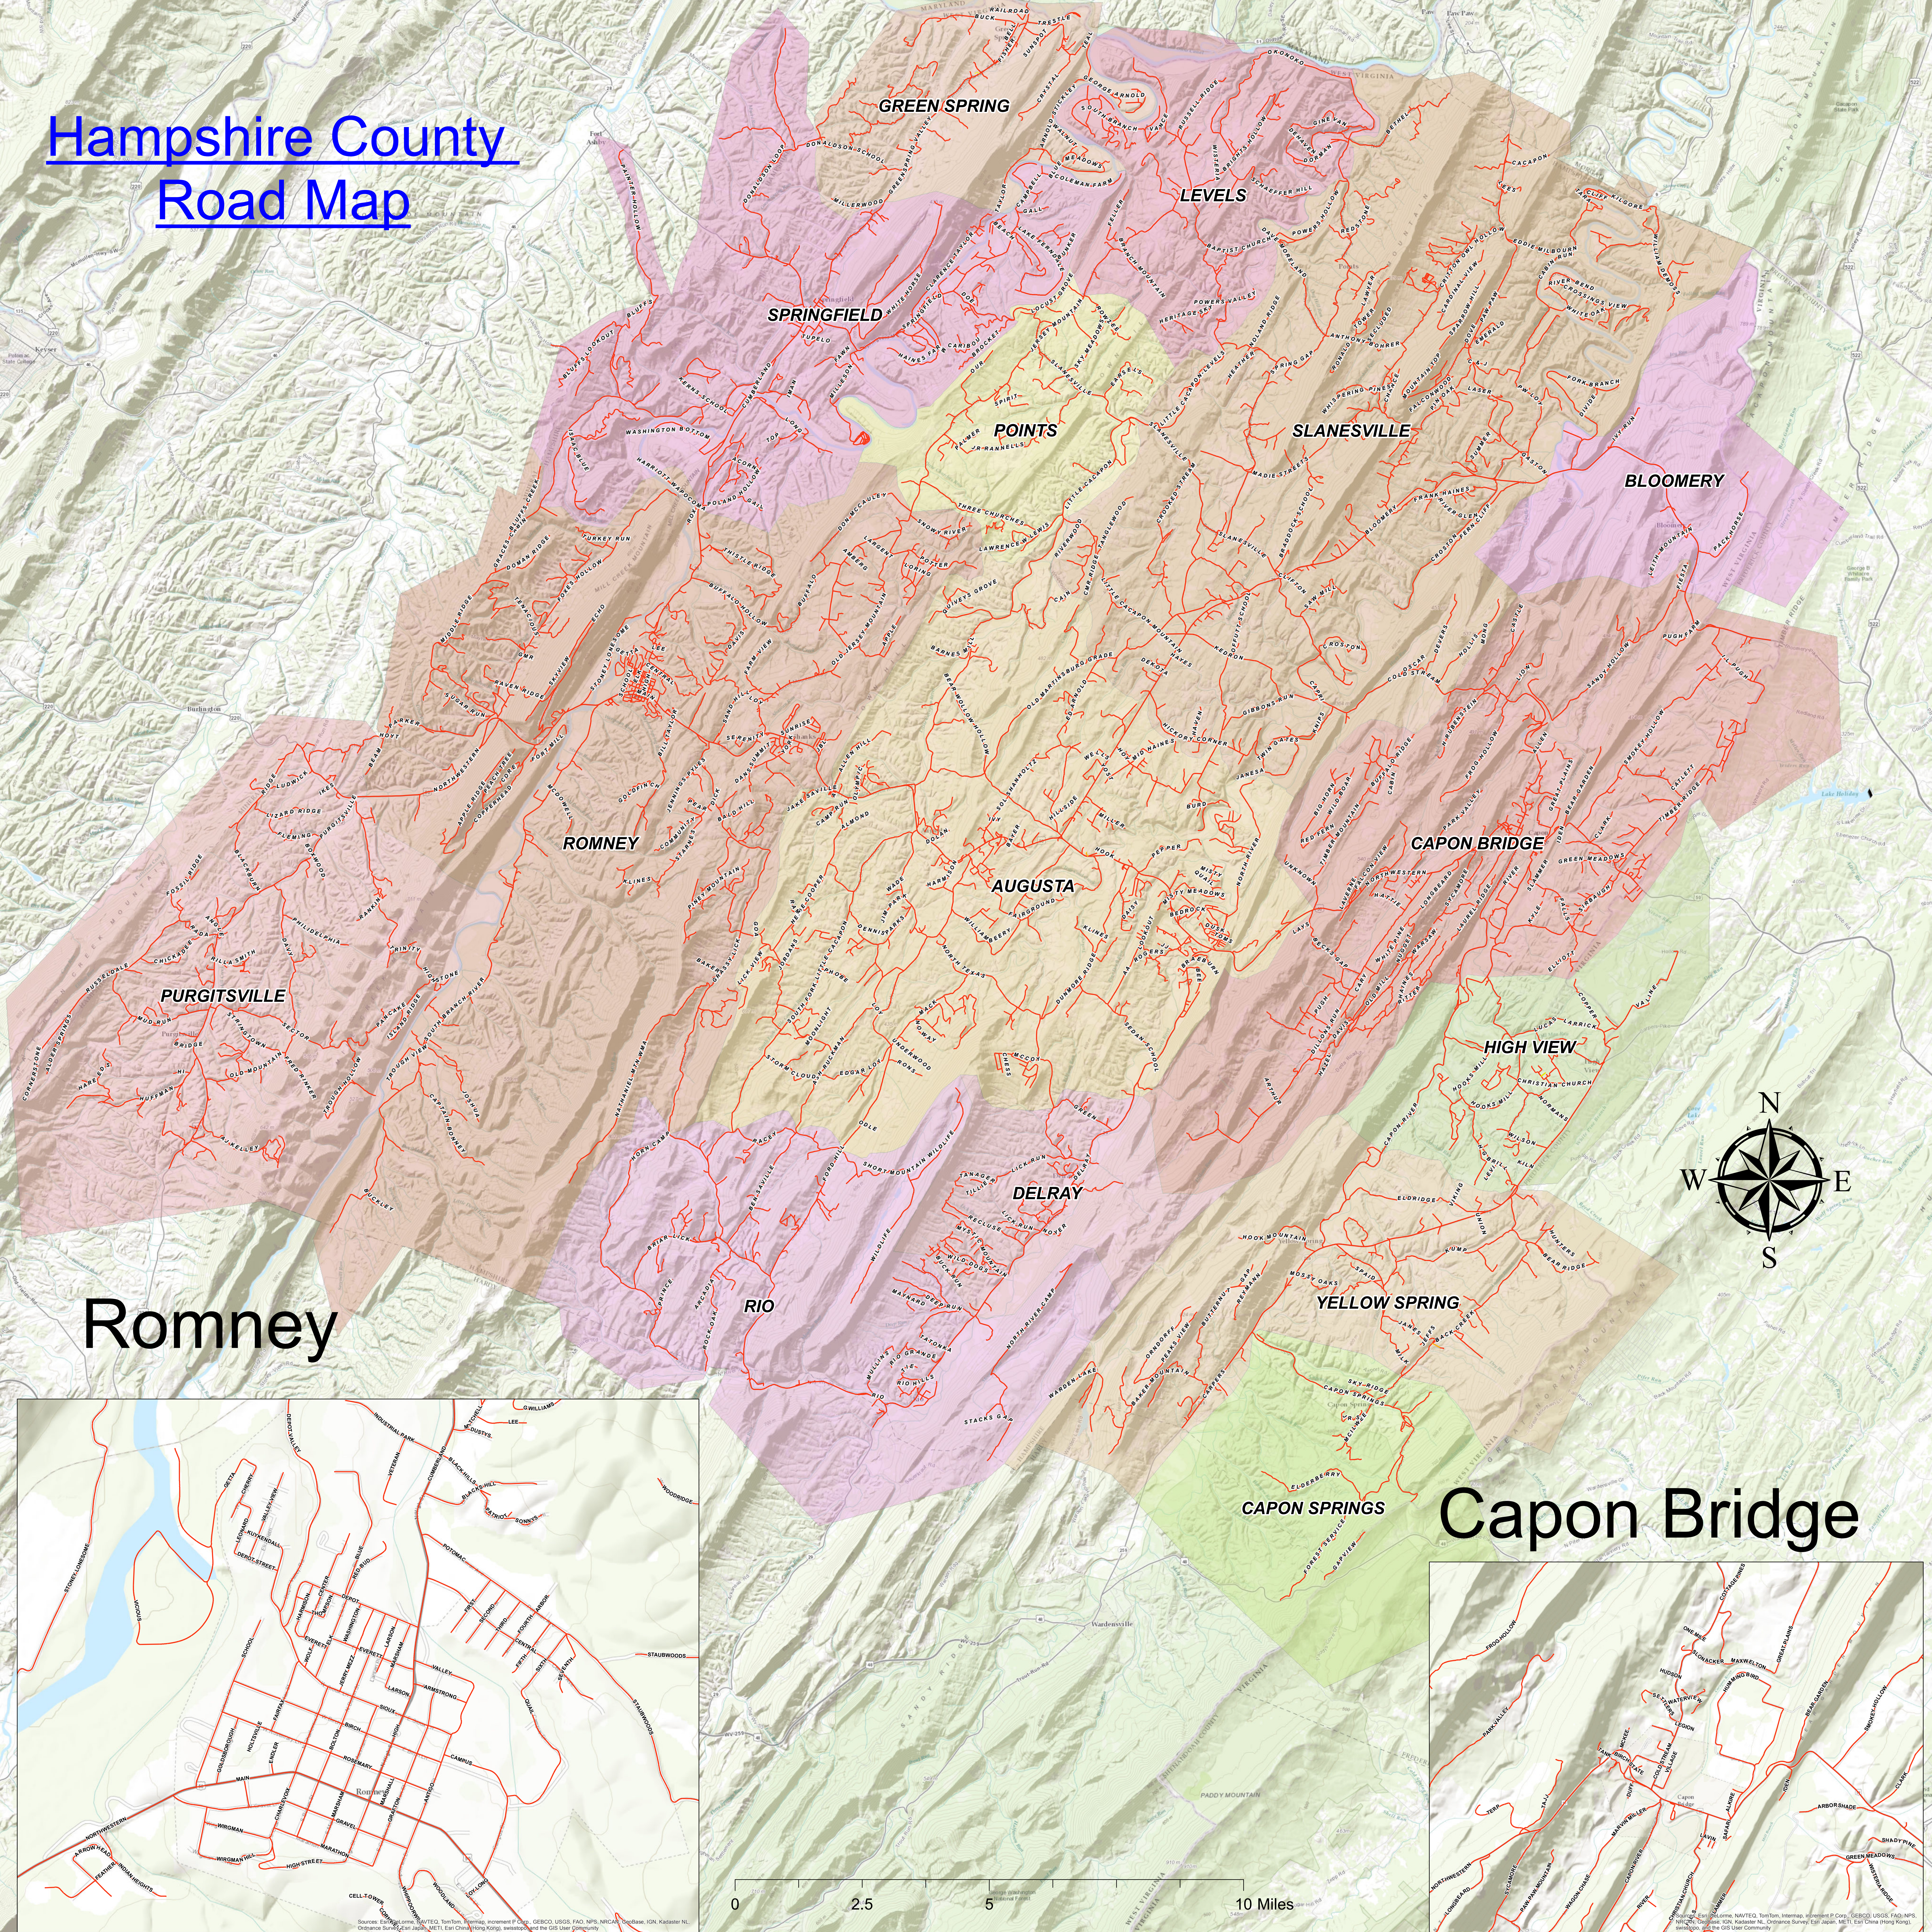

Hampshire County Road Map

Romney

Capon Bridge

Sources: Esri, DeLorme, NAVTEQ, TomTom, Intermap, increment P Corp., GEBCO, USGS, FAO, NPS, NRCAN, GeBCO, IGN, Kadaster NL, Ordnance Survey, Esri Japan, METI, Esri China (Hong Kong), Swisstopo, and the GIS User Community