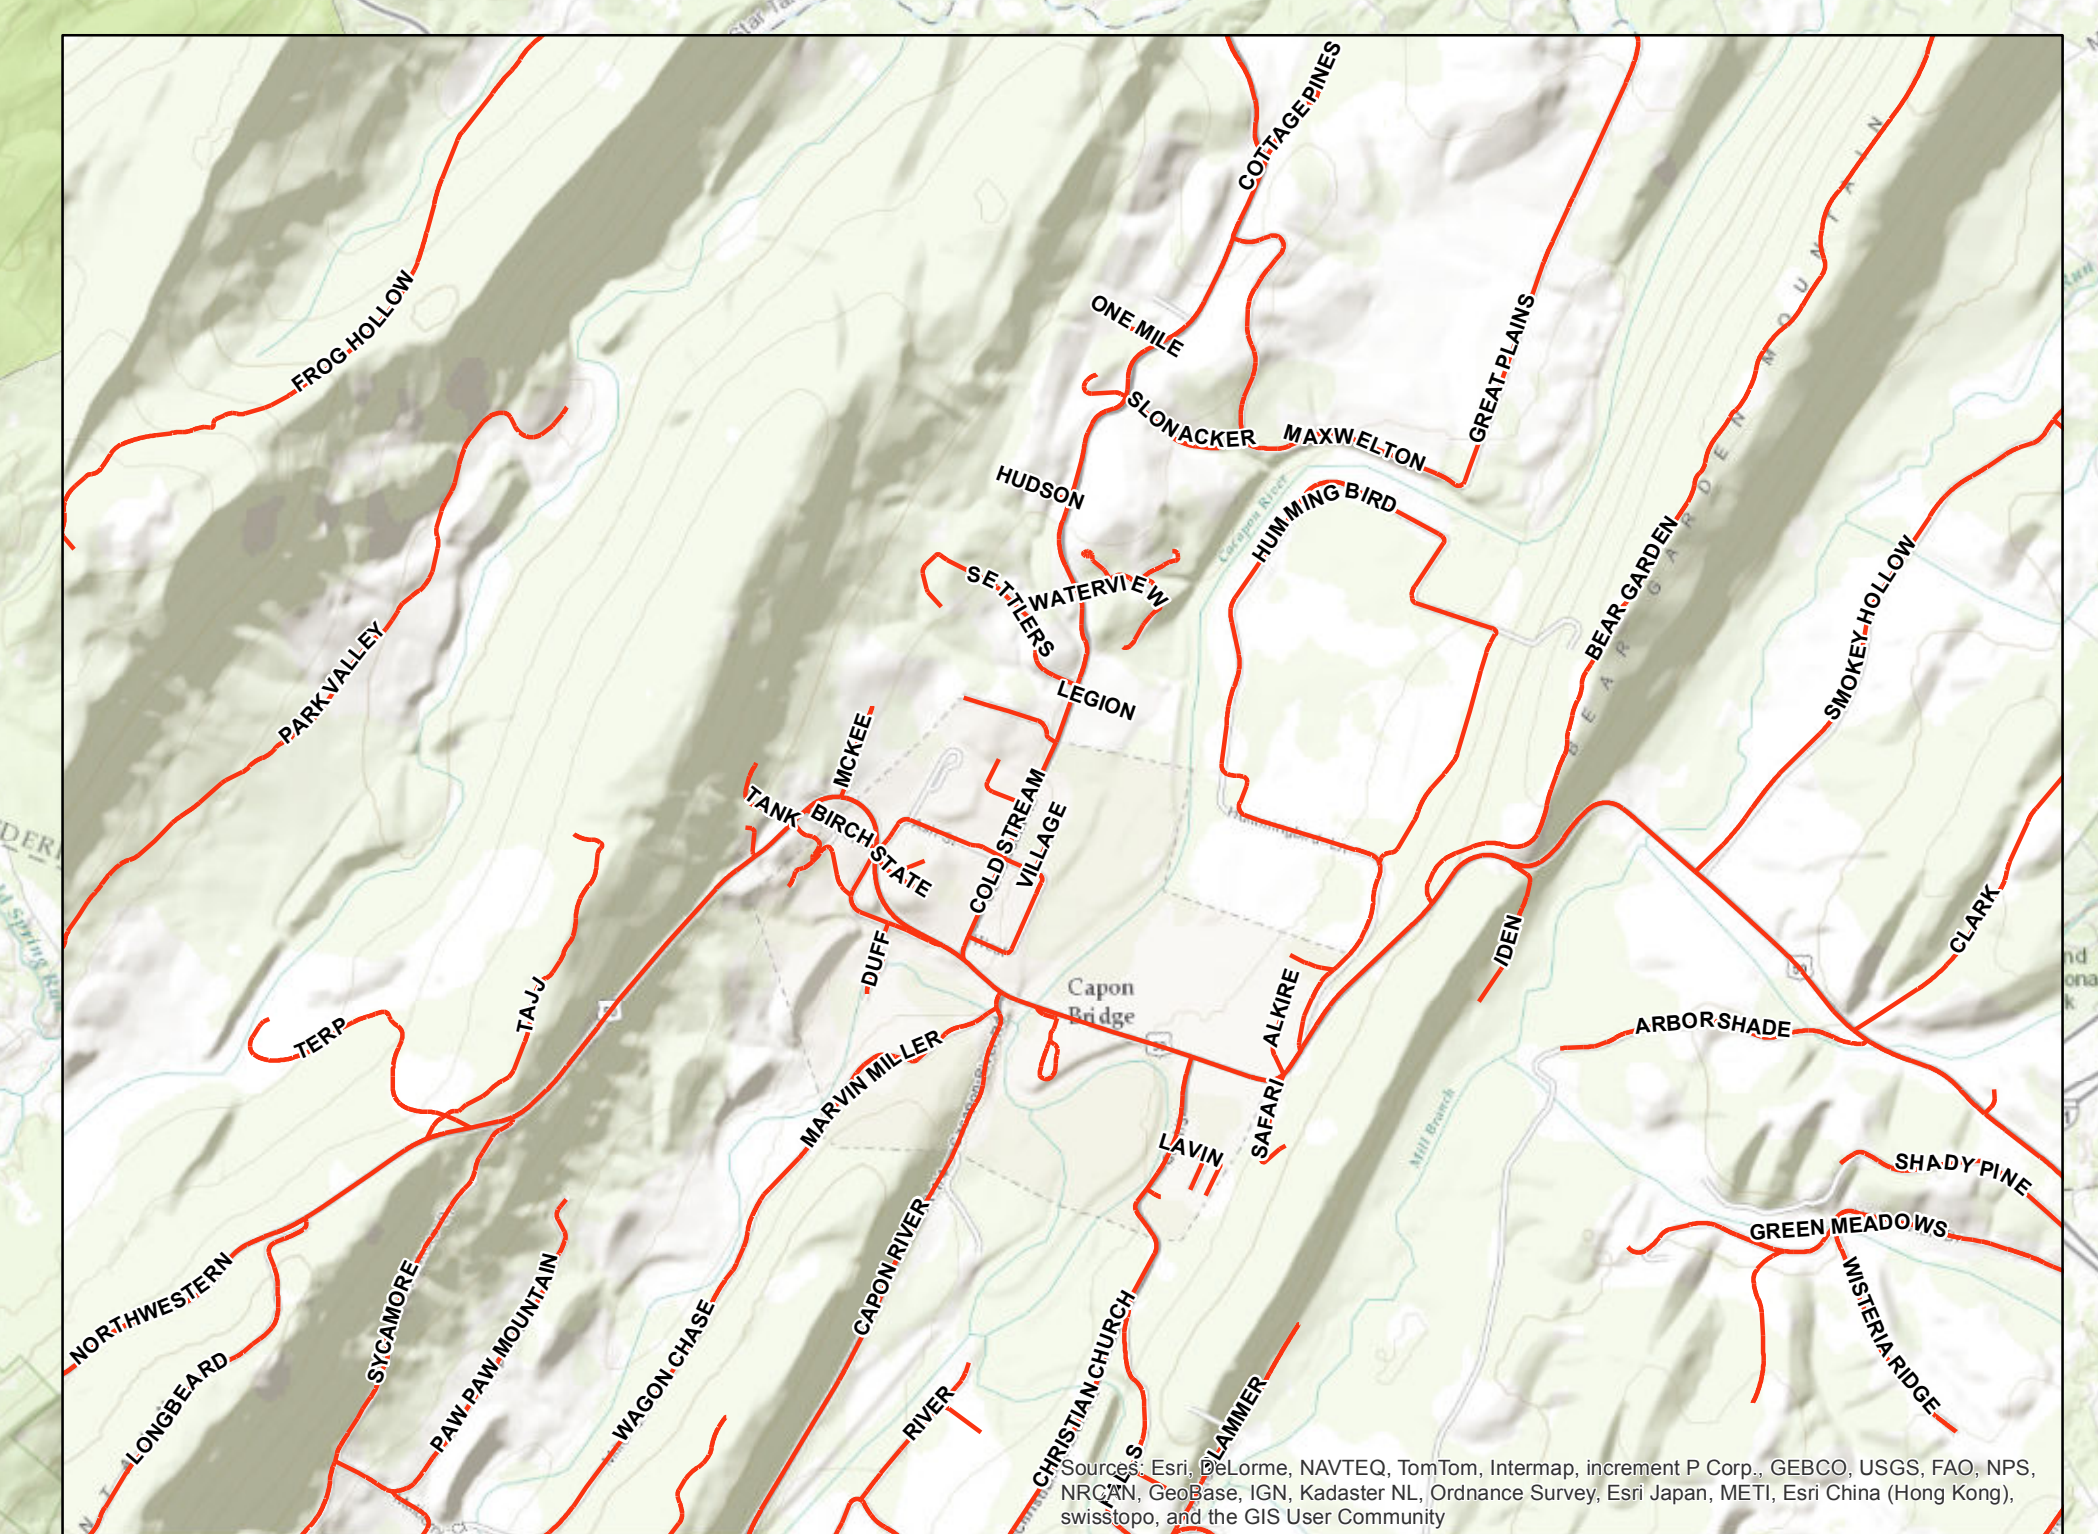

Hampshire County Road Map

Romney

Capon Bridge

Sources: Esri, DeLorme, NAVTEQ, TomTom, Intermap, increment P Corp., GEBCO, USGS, FAO, NPS, NRCAN, GeBCO, IGN, Kadaster NL, Ordnance Survey, Esri Japan, METI, Esri China (Hong Kong), Swisstopo, and the GIS User Community