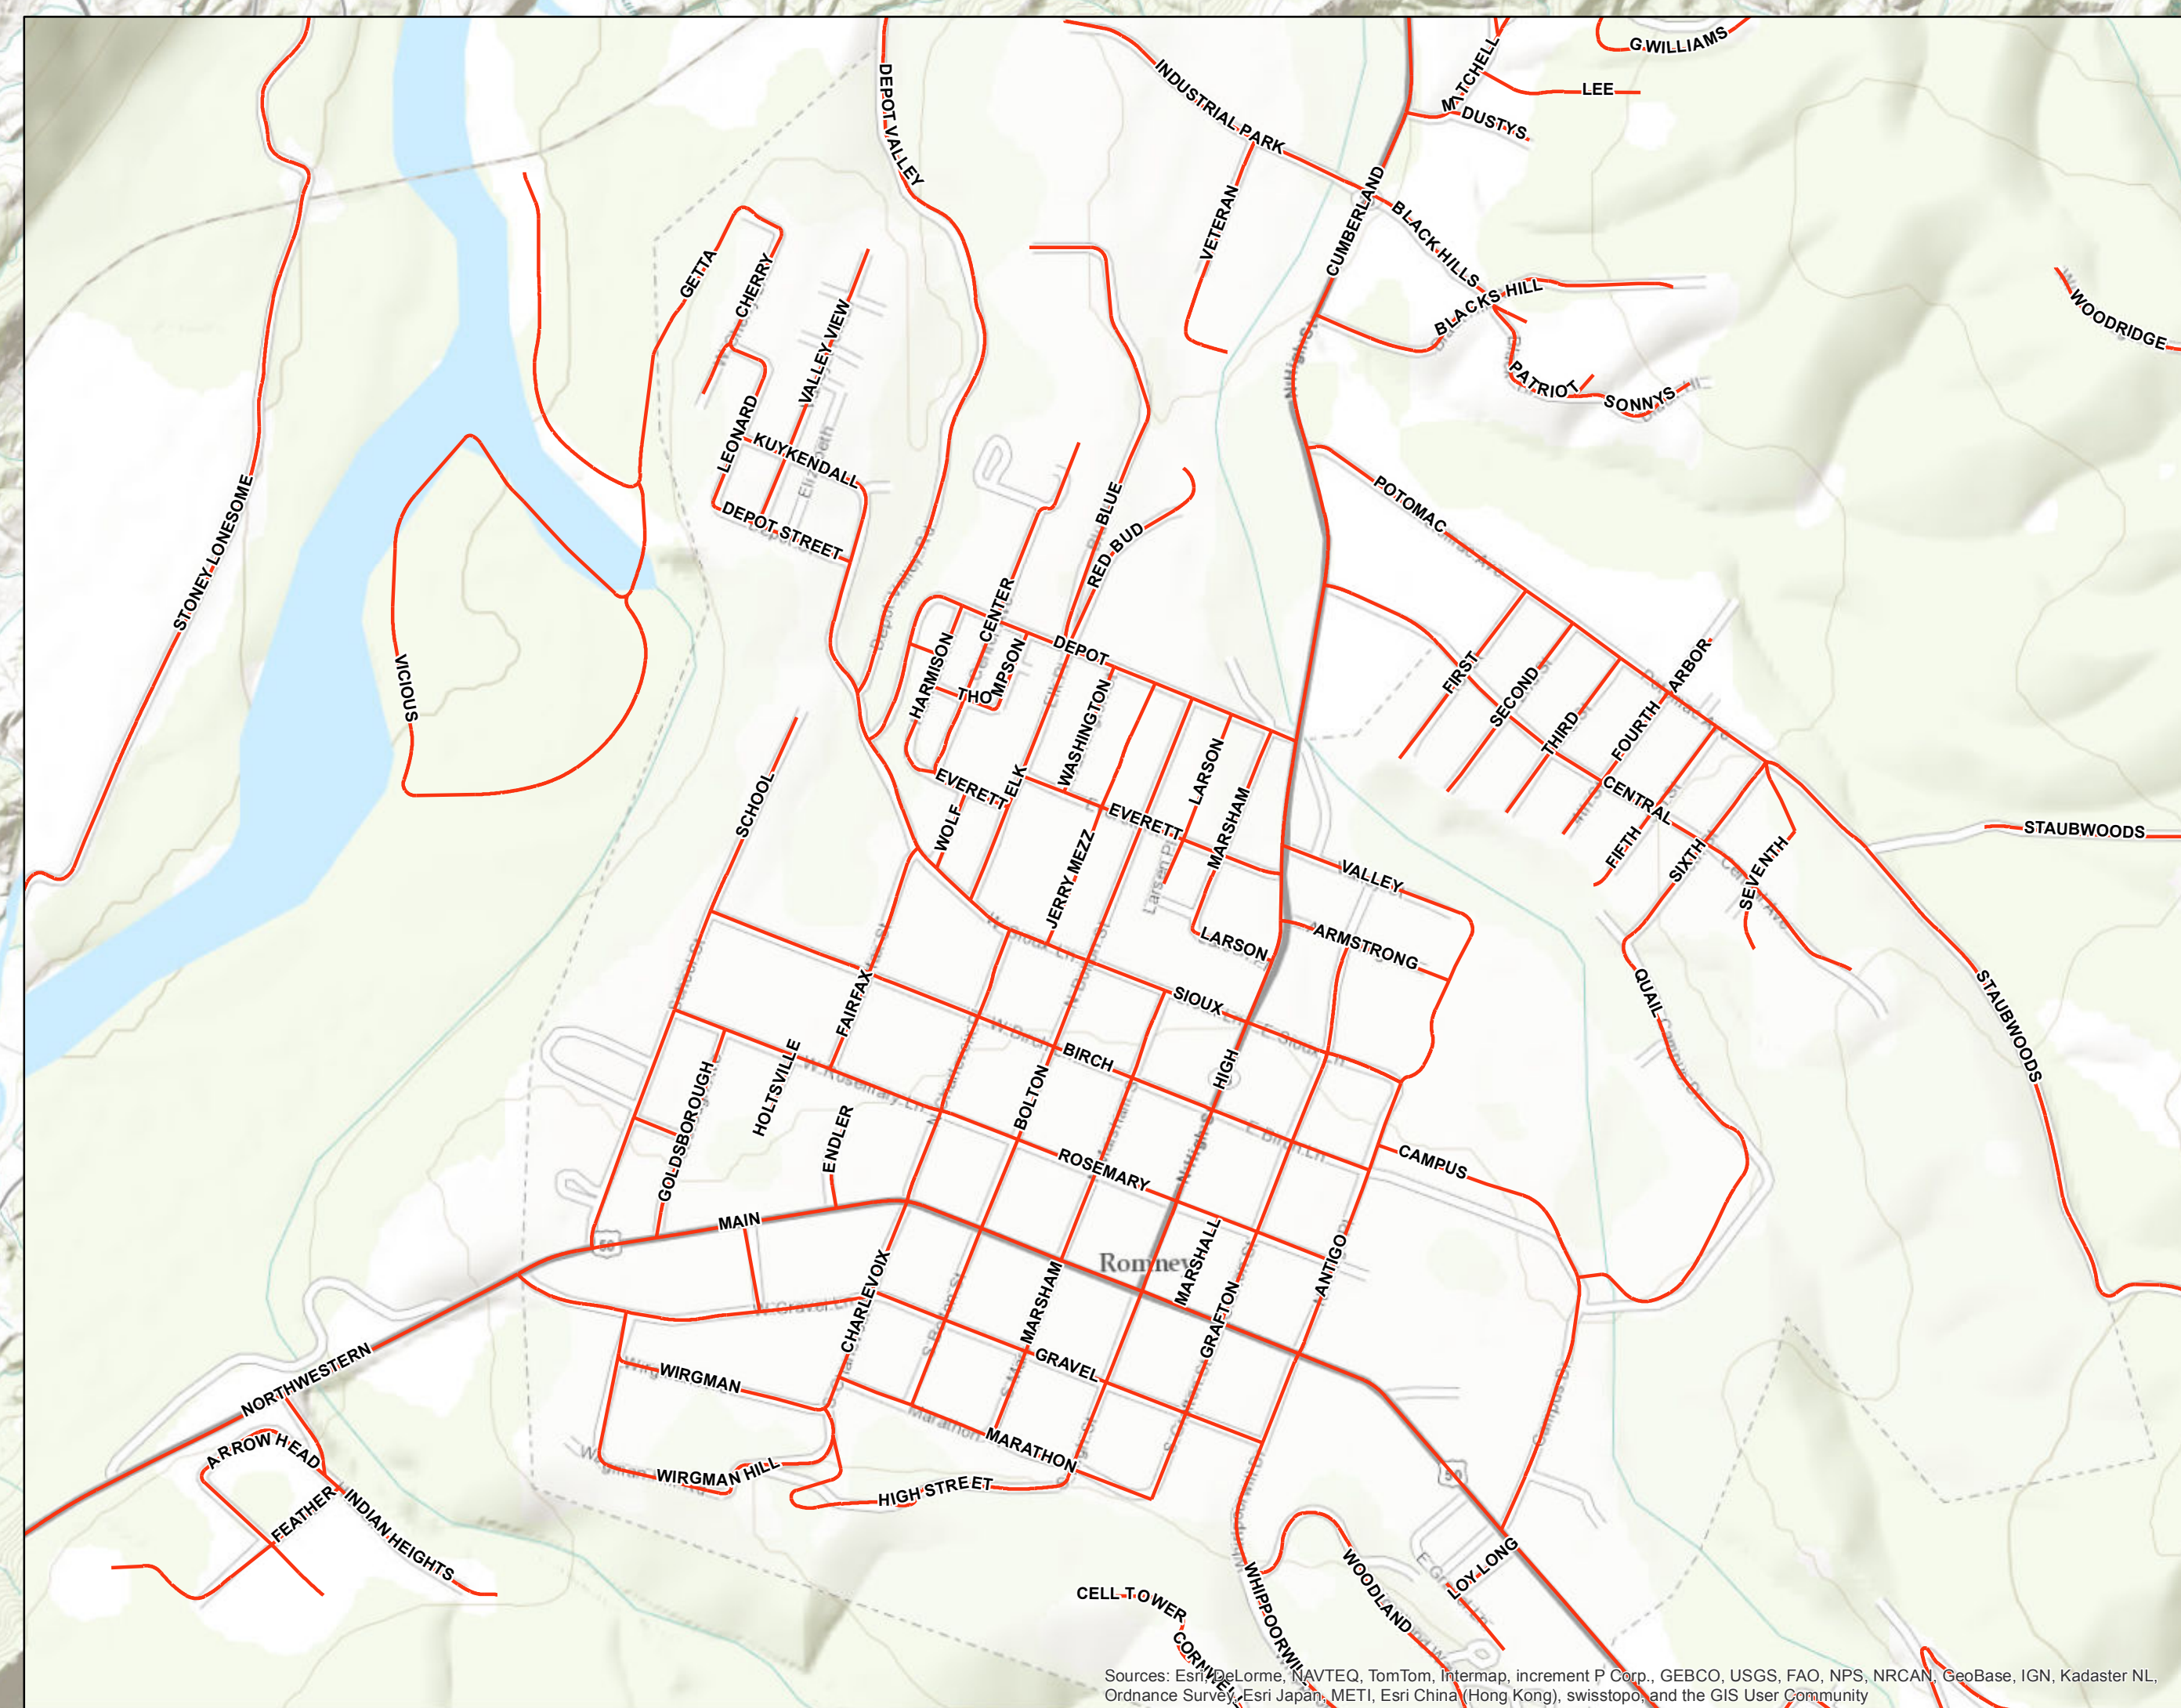

Hampshire County Road Map

Romney

Capon Bridge

Sources: Esri, DeLorme, NAVTEQ, TomTom, Intermap, increment P Corp., GEBCO, USGS, FAO, NPS, NRCAN, GeBCO, IGN, Kadaster NL, Ordnance Survey, Esri Japan, METI, Esri China (Hong Kong), Swisstopo, and the GIS User Community